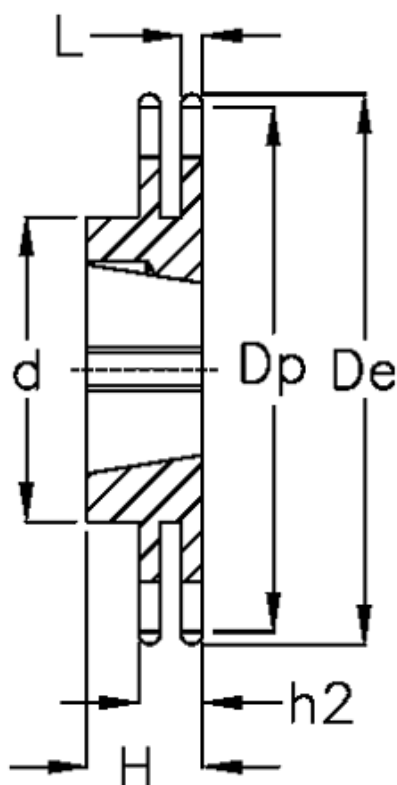

Article number: 616032003114

Description: Taperbored sprocket 06 B-2 Z=114 duplex
for bushing 1615

Measures

C = 1
d = 95
De = 349.5
Dp = 345.68
For bush = 1615
For chain size = 3/8" x 7/32"
For chain type = 06 B-2
H = 38

h2 = 15.4
Material = Støbejern
Number of teeth = 114